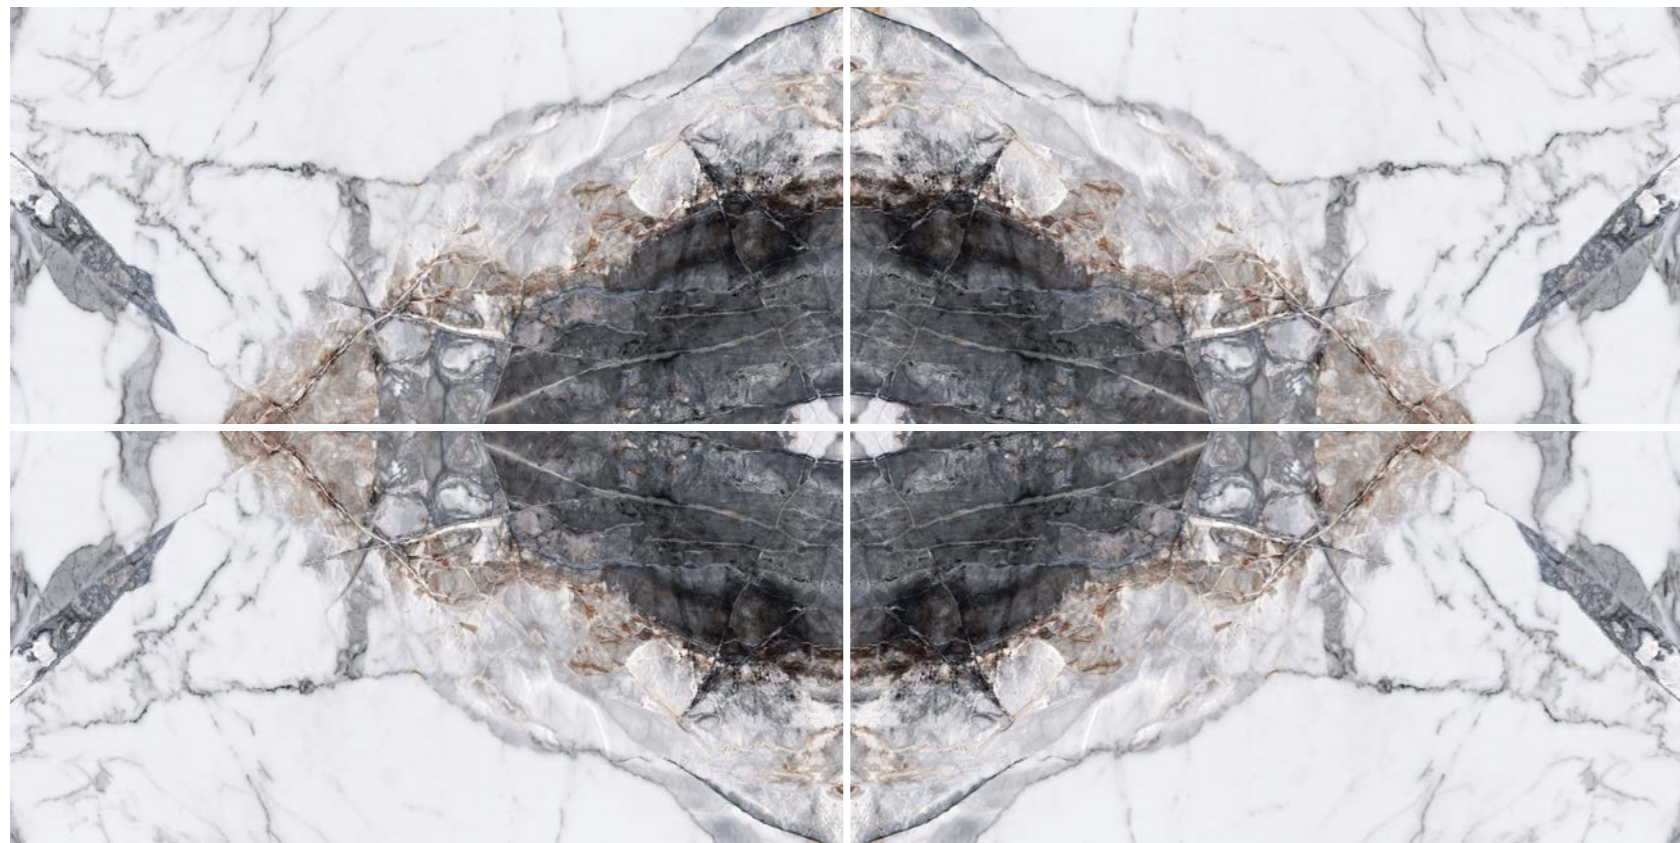

Light to moderate shade and texture variation within each box.

Desen ve renk tonu farklılıkları yüksek seviyededir.

High shade and texture variation within each box.

60x120

60x120

60x60

CERES GREY

SRSPCRE60X120FLP130