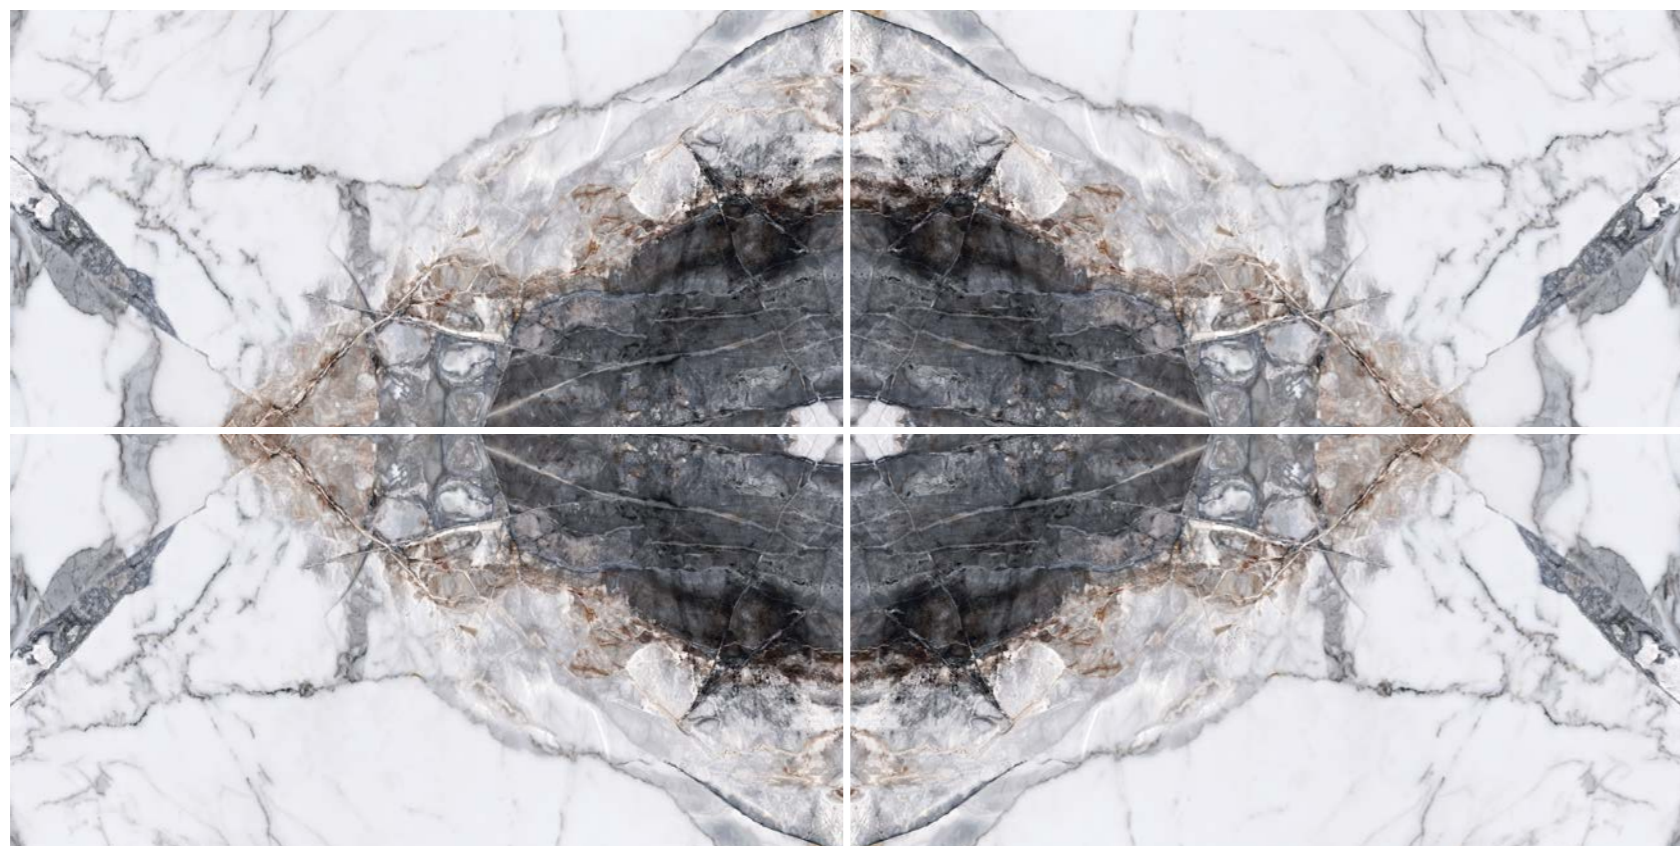

Light to moderate shade and texture variation within each box.

Desen ve renk tonu farklılıkları yüksek seviyededir.

High shade and texture variation within each box.

60x120

60x120

60x60

CERES GREY

SRSPCRE60X120FLP130