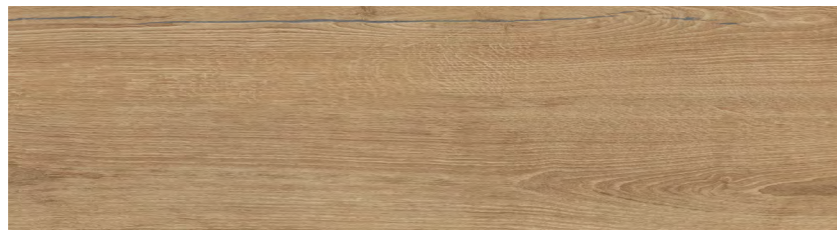

Light to moderate shade and texture variation within each box.

Desen ve renk tonu farklılıkları yüksek seviyededir.

High shade and texture variation within each box.

30x120

20x120

20x120

WEST WOOD KAYIN

SRSPWEST30X120MAT212