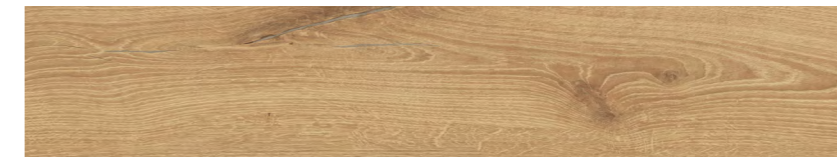

WEST WOOD KAYIN

SRSPWEST20X120MAT212